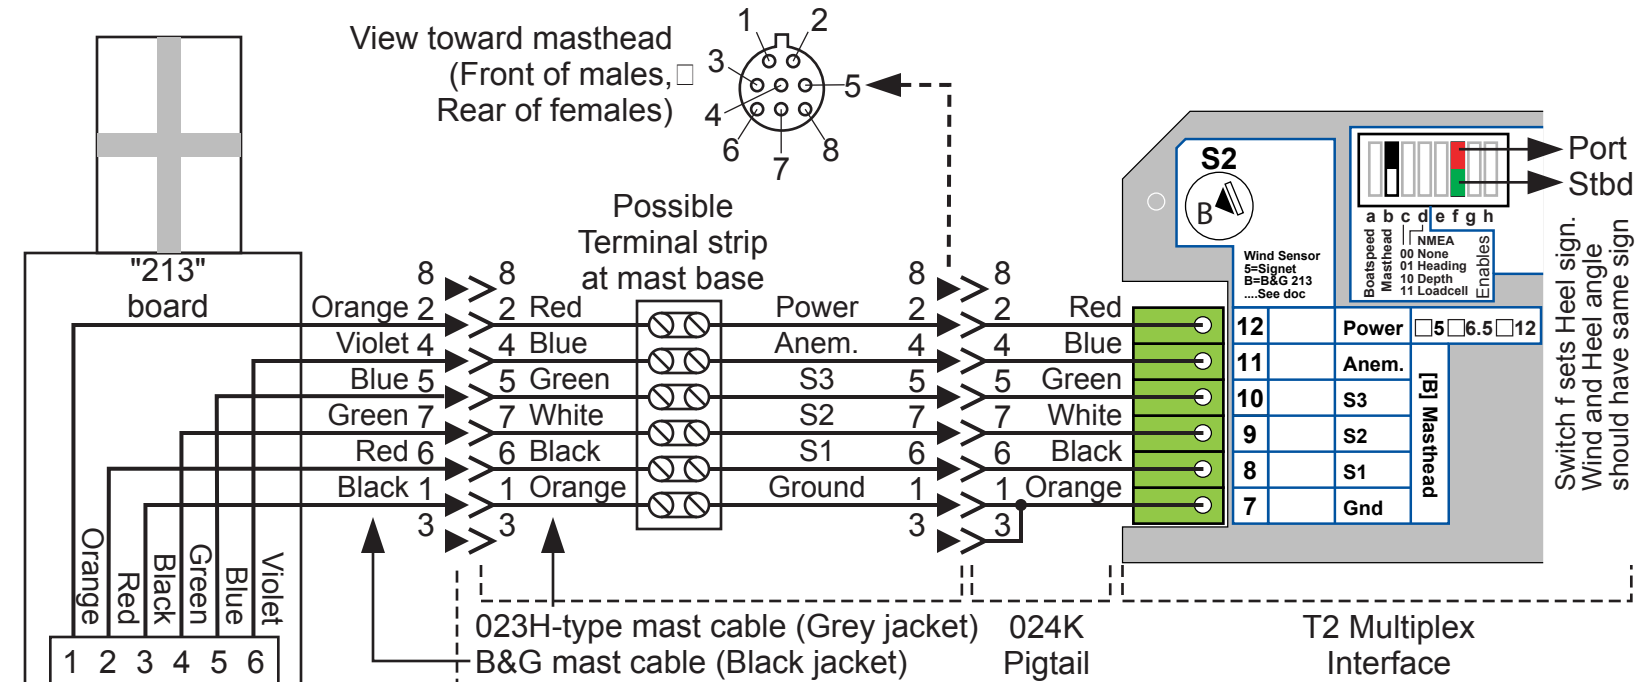

Connecting a B&G-type extended masthead to an Ockam System T2 Multiplex Interface

Connecting an extended masthead to an Ockam System 022 (Black) interface