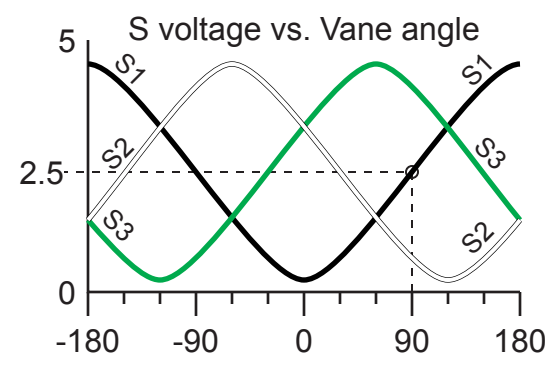

Connecting a B&G-type extended masthead to an Ockam System T2 Multiplex Interface

Connecting an extended masthead to an Ockam System 022 (Black) interface