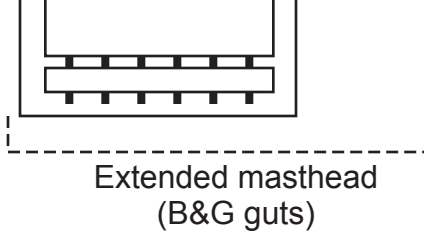

Connecting a B&G-type extended masthead to an Ockam System T2 Multiplex Interface

Connecting an extended masthead to an Ockam System 022 (Black) interface